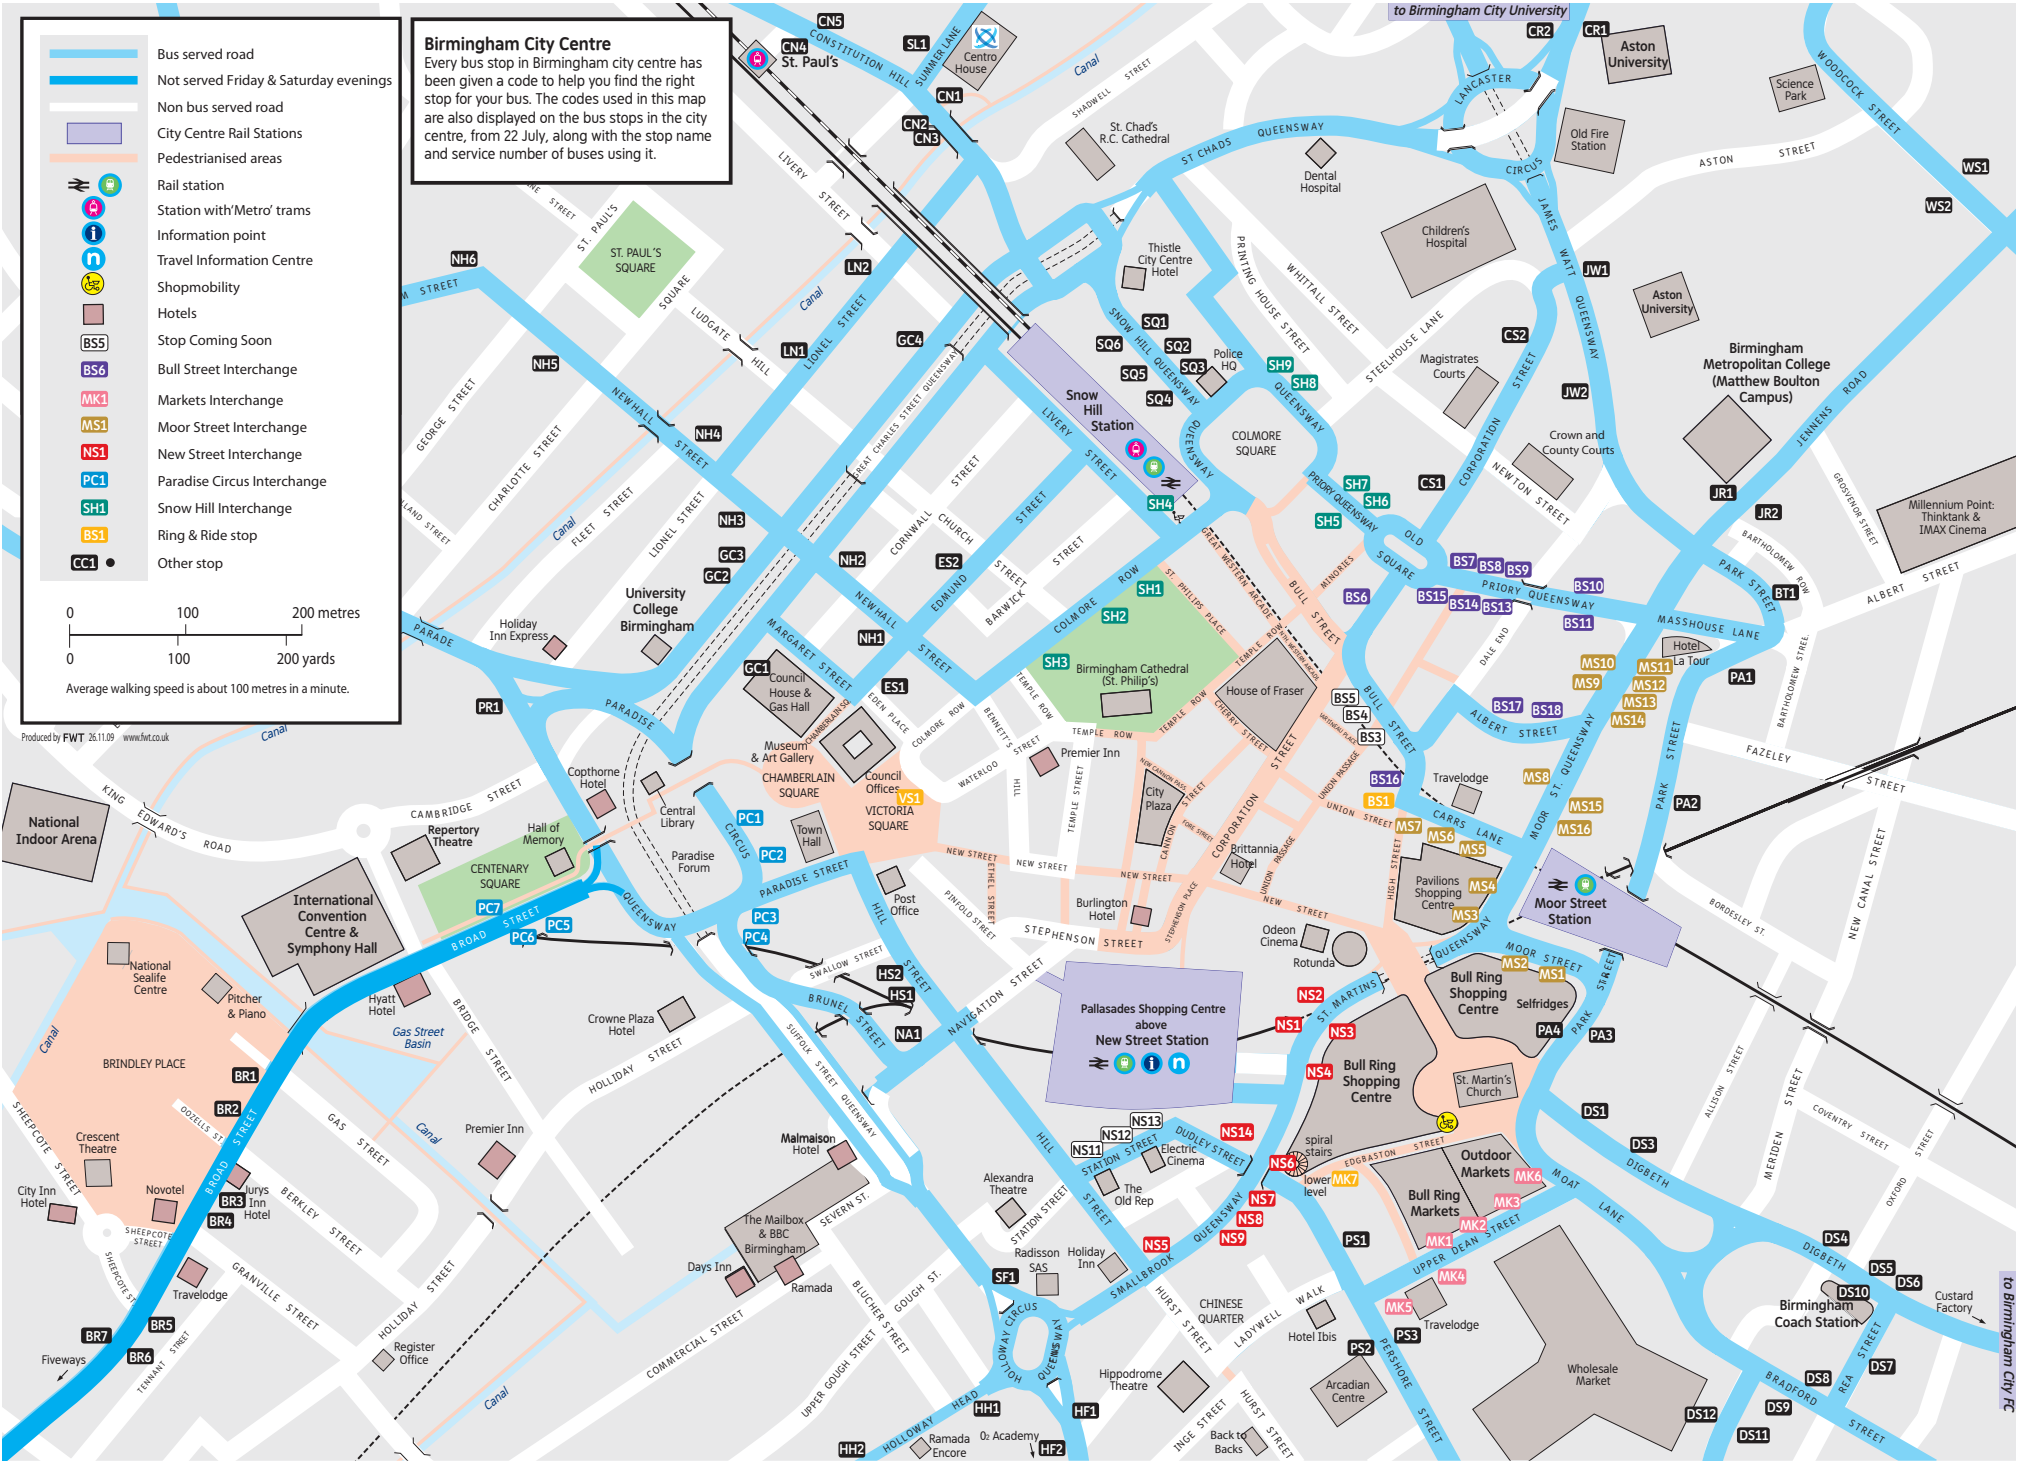

Birmingham City Centre
Every bus stop in Birmingham city centre has been given a code to help you find the right stop for your bus. The codes used in this map are also displayed on the bus stops in the city centre, from 22 July, along with the stop name and service number of buses using it.

Bus served road
Not served Friday & Saturday evenings
Non bus served road
City Centre Rail Stations
Pedestrianised areas
Rail station
Station with 'Metro' trams
Information point
Travel Information Centre
Shopmobility
Hotels
Stop Coming Soon
Bull Street Interchange
Markets Interchange
Moor Street Interchange
New Street Interchange
Paradise Circus Interchange
Snow Hill Interchange
Ring & Ride stop
Other stop

0 100 200 metres
0 100 200 yards
Average walking speed is about 100 metres in a minute.

Produced by FWT 26.11.09 www.fwt.co.uk